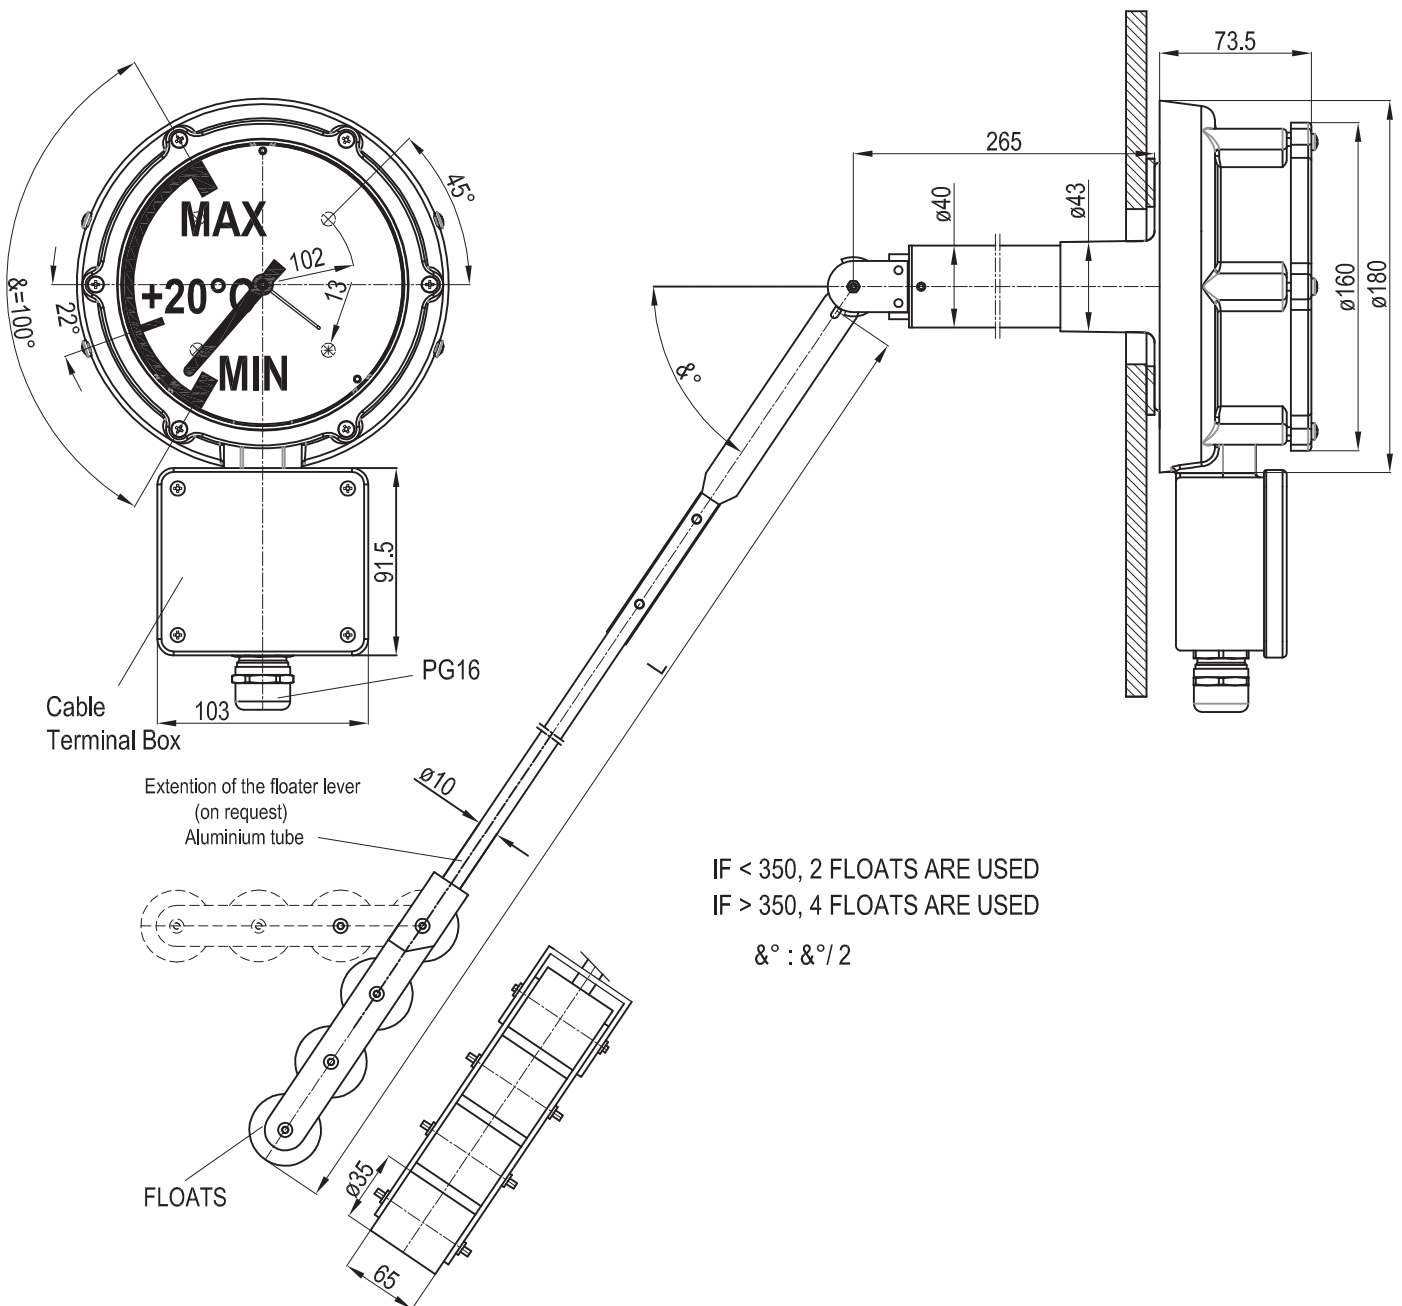

AXIAL TYPES

TYPE	CODE NO (Terminal box type)
KYSB-B1 (SINGLE CONTACT)	550
KYSB-B2 (DOUBLE CONTACT)	560

TYPE	CODE NO
KYSB-B0 (WITHOUT CONTACT)	541-1

TERMINAL BOX TYPE CONNECTION

 <p>At minimum position, single contact standart connection</p>	 <p>Double contact, standard connection</p>
 <p>At minimum position, single contact changeover connection</p>	 <p>Double contact, changeover connection</p>
 <p>2 contacts for minimum level</p>	 <p>2 contacts for min.level (changeover) + 2 contacts for max.level</p>